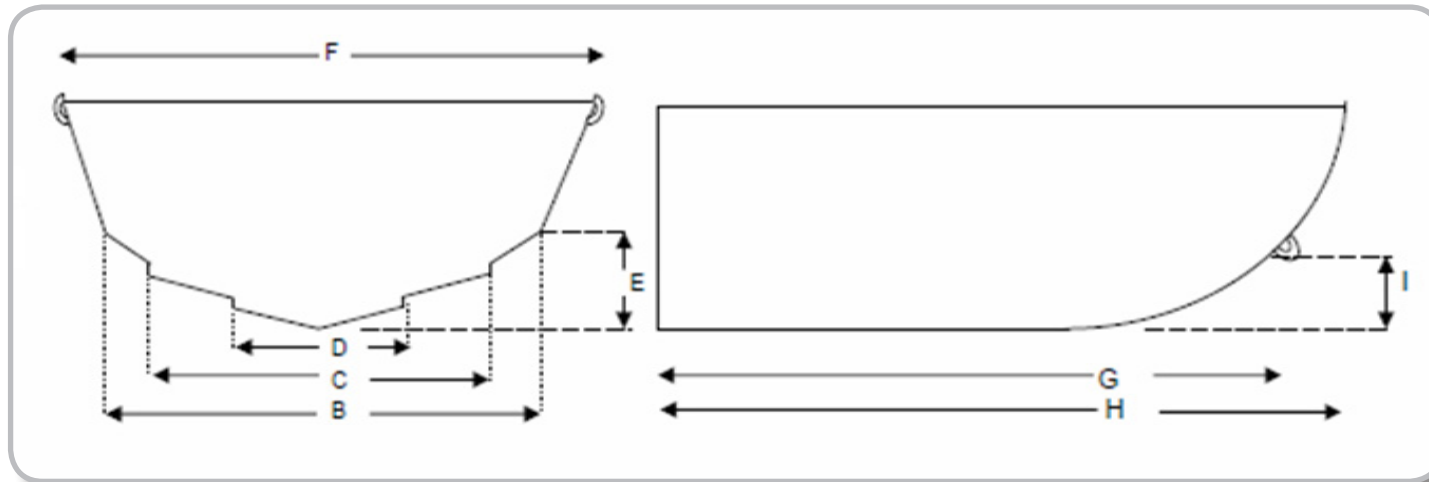

Sailfish Boat Trailer Measurement Chart

Boat Models	B	C	D	E	F	G	H	I
208 CC	78 in.	53 in.	28 in.	11 in.	82 in.	218 in.	235 in.	27 in.
1900 BB	88 in.	66 in.	37 in.	10.5 in.	99.5 in.	198 in.	217 in.	24 in.
2100 BB	88 in.	66 in.	37 in.	10.5 in.	99.5 in.	220 in.	240 in.	24 in.
220 CC & 220 WAC	87 in.	59 in.	31 in.	14.5 in.	102.5 in.	216.5 in.	243 in.	32 in.
236 CC & 241 CC & 245 DC	91 in.	57.5 in.	30 in.	14 in.	103 in.	250 in.	273 in.	36 in.
240 CC & 240 WAC & 242 CC	92 in.	59 in.	31 in.	15 in.	107 in.	241 in.	272 in.	30 in.
270 CC & 270 WAC & 275 DC	94 in.	59 in.	31 in.	15 in.	107 in.	268 in.	302 in.	30 in.
290 CC	94.5 in.	61 in.	32 in.	15.5 in.	107 in.	301 in.	336 in.	30 in.
320 CC & 320 EXPRESS & 325 DC	105 in.	65 in.	33 in.	16.5 in.	115 in.	315 in.	349 in.	38 in.