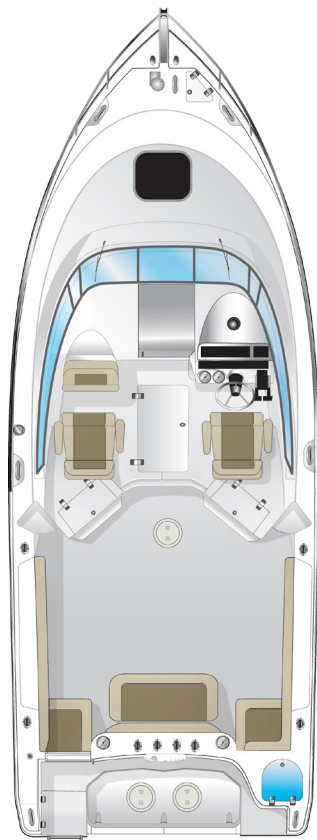

Sailfish 270 WAC Specifications

STANDARD FEATURES

Boat

- 6 Standard Hull Colors
- Boarding Ladder (4 step with grab handle)
- Built-in 48qt. Igloo Ice Cube™ Cooler
- Built In Rigging Tubes (From Bilge to Helm with pull tapes)
- Carbon Fiber & Kevlar® Reinforced Deck & Hull
- Closed Cell Foam Flotation
- Cockpit Bolsters
- Cockpit Toe Rails
- Exclusive Dot Matrix Non-Skid
- Exclusive VDS Hull Design (Variable Deadrise Stepped Hull)
- Full Hull Color
- Hydraulic Steering w/ Tilt Wheel & Power Knob
- Mercury Verado Fuel Filter / Water Separator
- Oversized Bilge Access
- Recessed SST Cup Holders (6)
- SailTech Composite Full Length Transom
- SailTech Foam Filled Fiberglass Stringer System
- Stainless Steering Wheel w/ Power Knob
- Transom Mounted Tool & Washdown Hose Holder
- Walk Thru Transom Door with Wave Guard Step
- Yamaha 10 Micron Fuel Filter / Water Separator w/ SS Base

Cabin Amenities

- Cabin Butane Stove / Sink / Freshwater / Table
- Cabin V-Berth Cushions and Filler Cushions
- Mirror
- Stand-up Head Compartment

Electrical

- 12 Volt DC Accessory Plug
- Accessory Switch Panel w/Circuit Breakers
- Cabin Lighting
- Compass
- Electric Horn
- Full Digital Instrumentation
- Heavy Duty High Performance Trim Tabs with Indicators & Auto Retract Feature

Head

- Finished Fiberglass Head
- Head Compartment Lighting
- Lockable Head Door
- Mirror

Helm

- Large Dash Area (Capable of flush mounting 12" Screen)

Plumbing

- Automatic Bilge Pump (2000 GPH Aft and 750 GPH Forward)
- Freshwater Stations, (4) - Transom, Bait Prep Sink, Galley Sink and Head Sink
- High Speed Livewell Pickup
- Porta Potti
- Pull Out Shower in Head
- Pull Out Transom Shower
- Raw Water Wash Down
- Self Bailing Cockpit